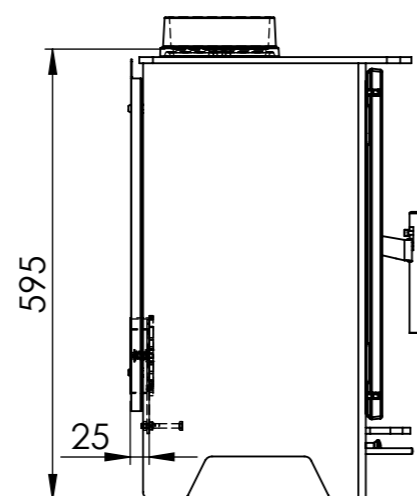

Serie	Inspire
Description	Inspire 40

* 120 mm with insulation/ shielding of the flue gas connector
** 340 mm with insulation/ shielding of the flue gas connector