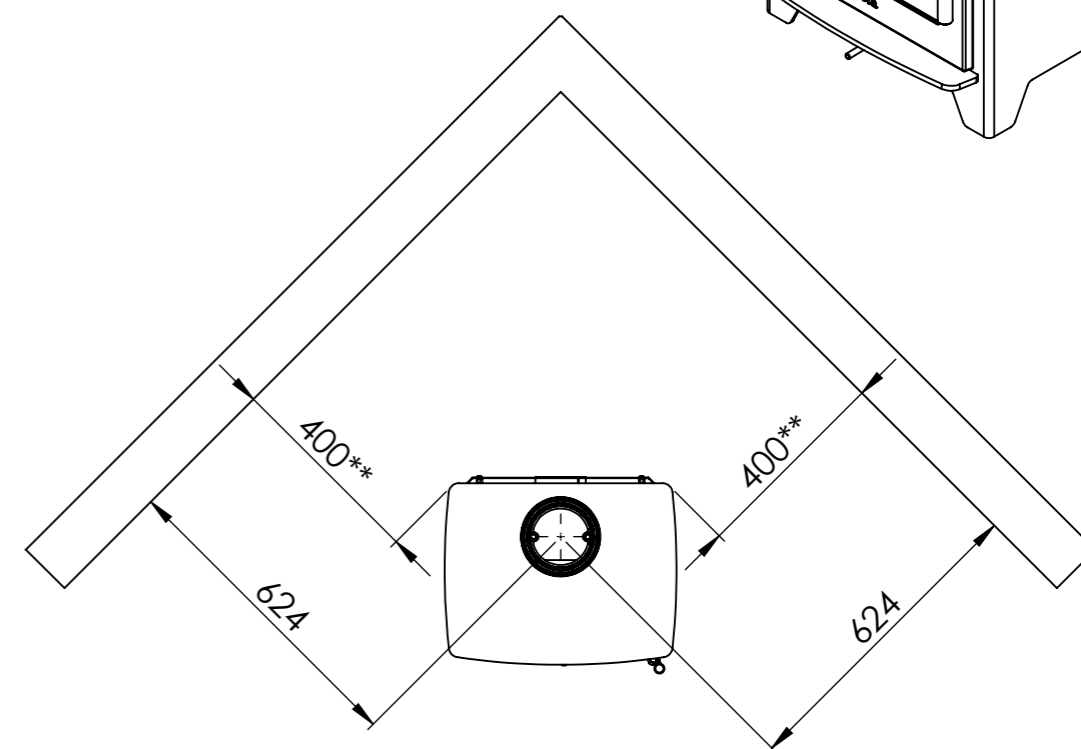

Serie	Inspire
Description	Inspire 40

* 120 mm with insulation/ shielding of the flue gas connector
** 340 mm with insulation/ shielding of the flue gas connector