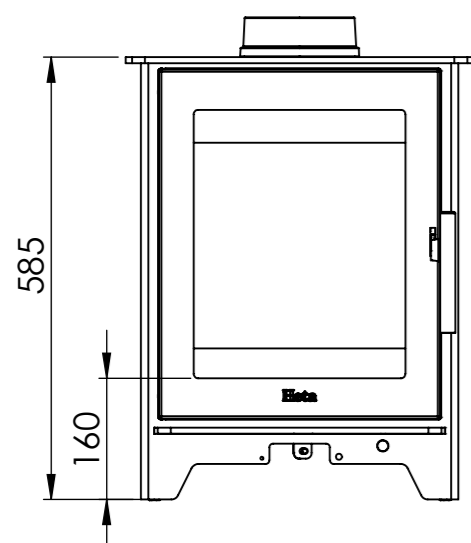

Serie	Inspire
Description	Inspire 40

* 120 mm with insulation/ shielding of the flue gas connector
** 340 mm with insulation/ shielding of the flue gas connector