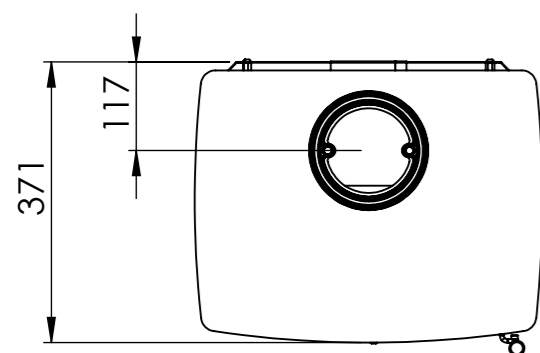

Serie	Inspire
Description	Inspire 40

* 120 mm with insulation/ shielding of the flue gas connector
** 340 mm with insulation/ shielding of the flue gas connector