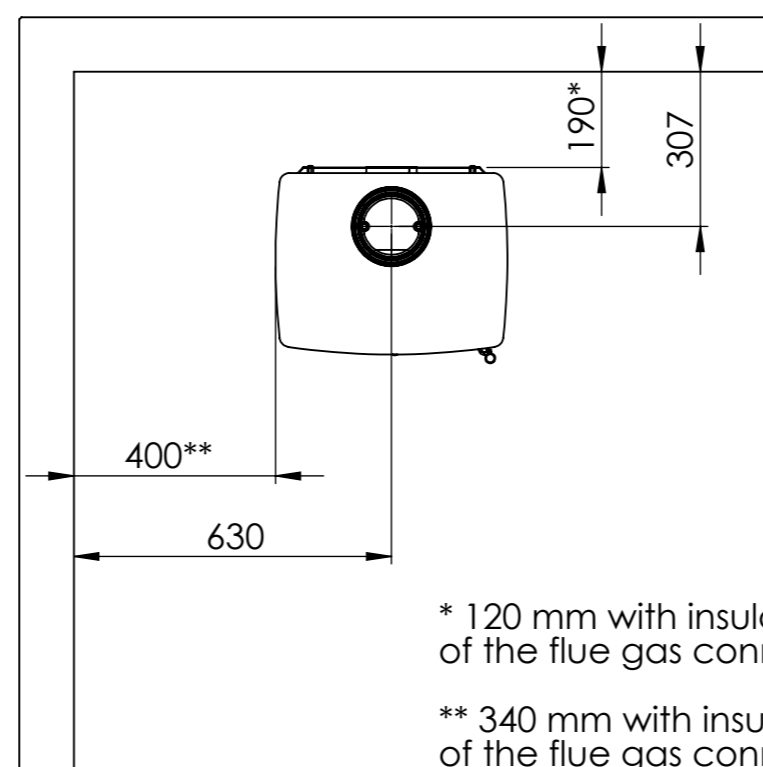

Serie	Inspire
Description	Inspire 40

* 120 mm with insulation/ shielding of the flue gas connector
** 340 mm with insulation/ shielding of the flue gas connector