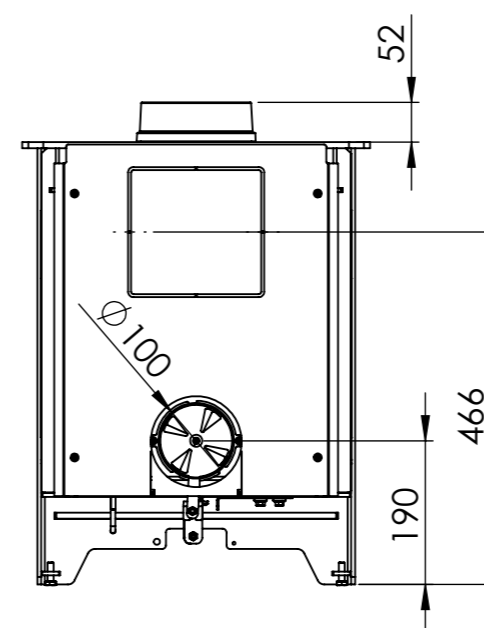

Serie	Inspire
Description	Inspire 40

* 120 mm with insulation/ shielding of the flue gas connector
** 340 mm with insulation/ shielding of the flue gas connector