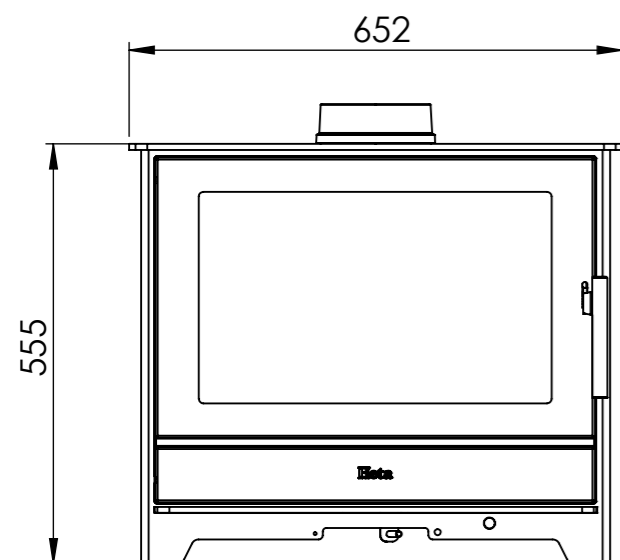

Serie	Inspire
Description	Inspire 55

\* 150 mm with insulation/ shielding of the flue gas connector