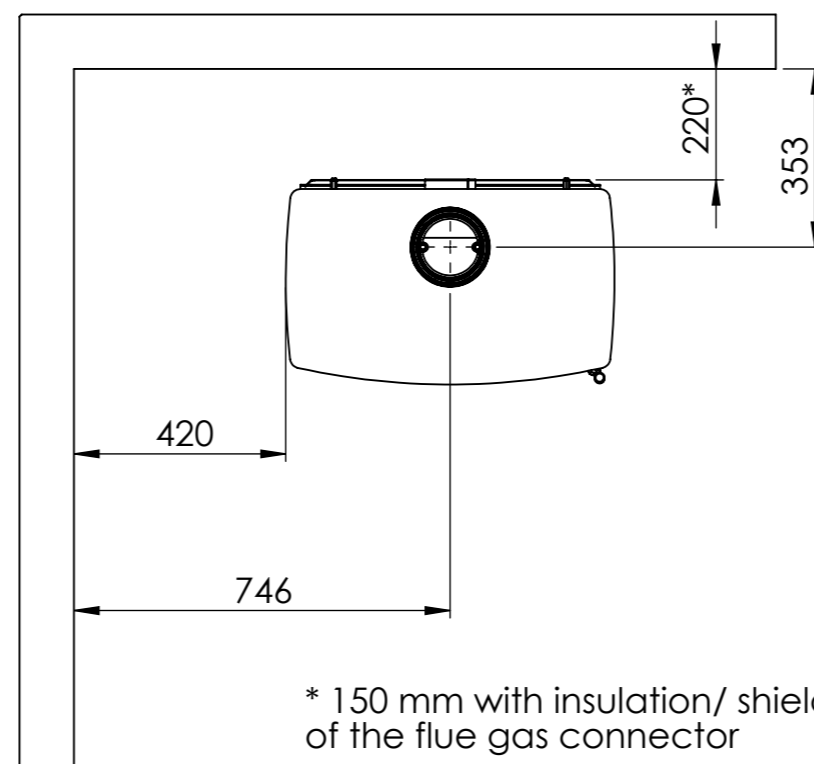

Serie	Inspire
Description	Inspire 55

\* 150 mm with insulation/ shielding of the flue gas connector