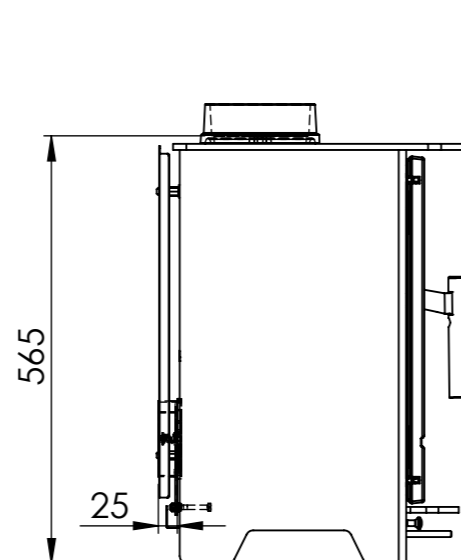

Serie	Inspire
Description	Inspire 55

\* 150 mm with insulation/ shielding of the flue gas connector