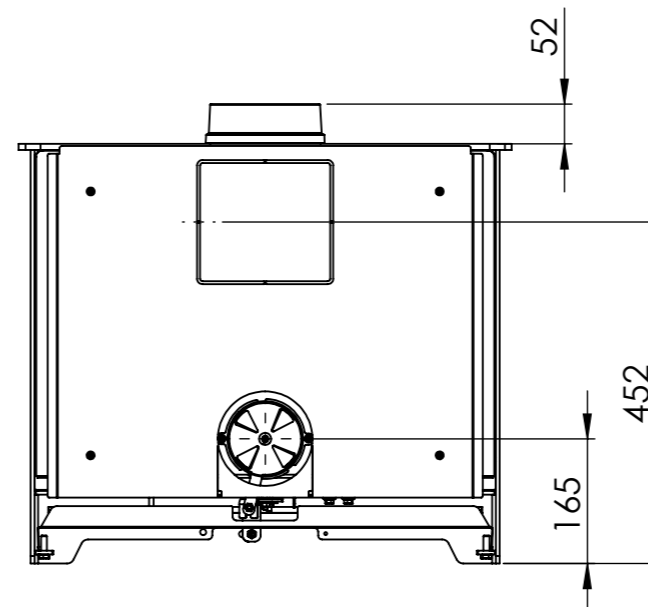

Serie	Inspire
Description	Inspire 55

\* 150 mm with insulation/ shielding of the flue gas connector