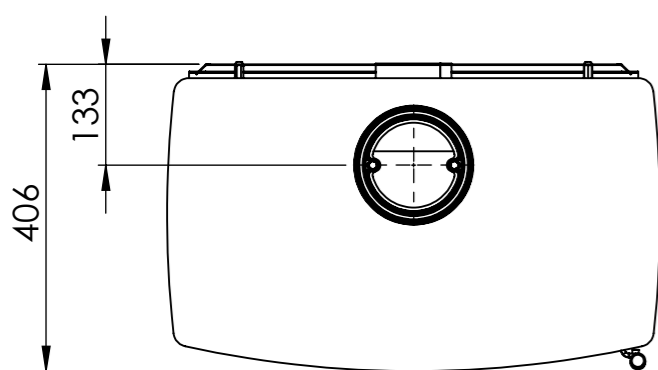

Serie	Inspire
Description	Inspire 55

\* 150 mm with insulation/ shielding of the flue gas connector