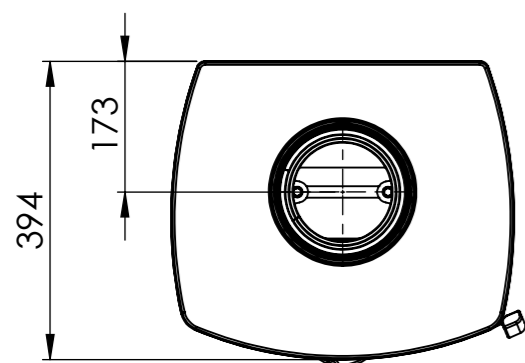

Serie	Icon-Line
Description	Icon-Line Eclipse Side windows

The same dimensions apply to standard stoves (Steel) and stone models

*50 mm with 30 mm insulation of the flue gas connector