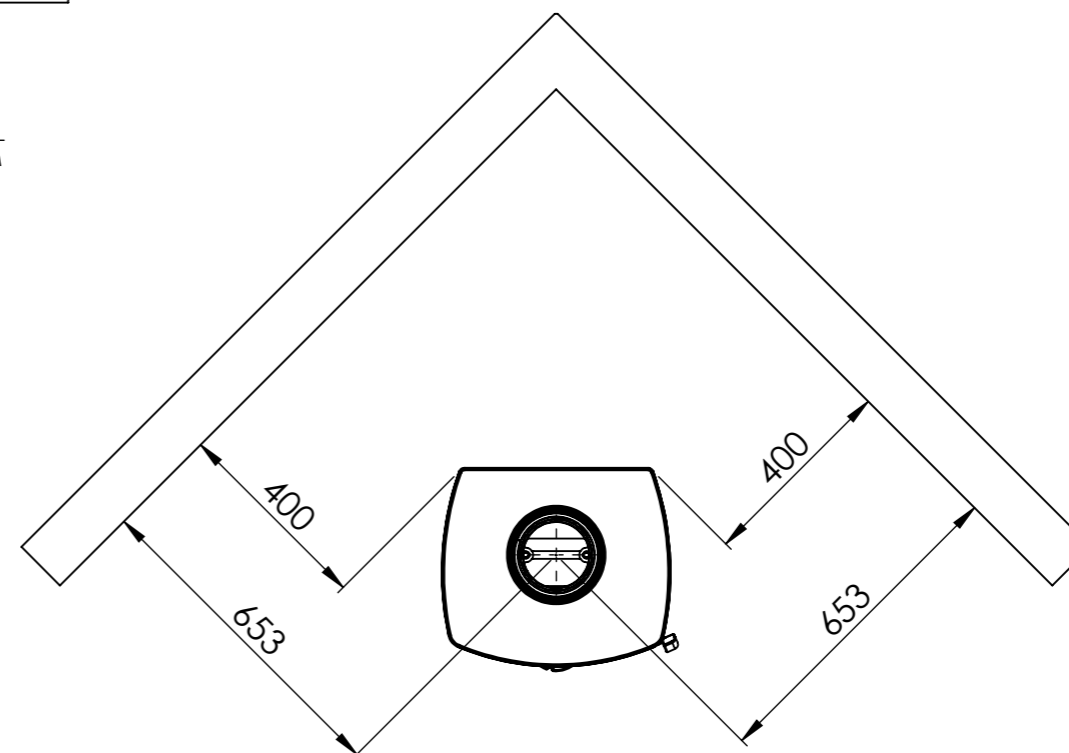

Serie	Icon-Line
Description	Icon-Line Eclipse Side windows

The same dimensions apply to standard stoves (Steel) and stone models

*50 mm with 30 mm insulation of the flue gas connector