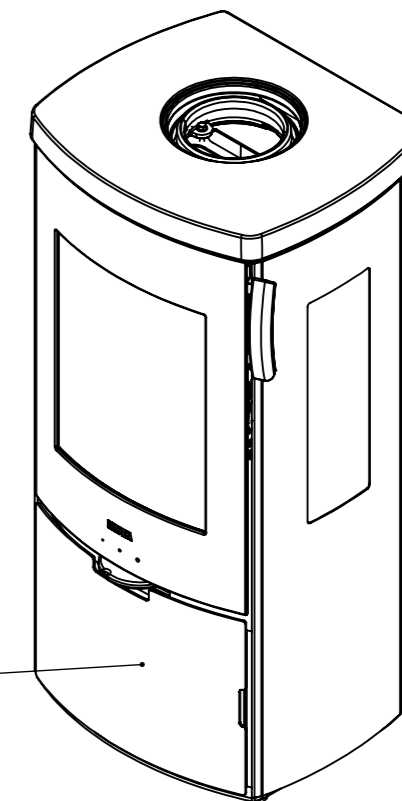

Serie	Icon-Line
Description	Icon-Line Eclipse Side windows

The same dimensions apply to standard stoves (Steel) and stone models

*50 mm with 30 mm insulation of the flue gas connector