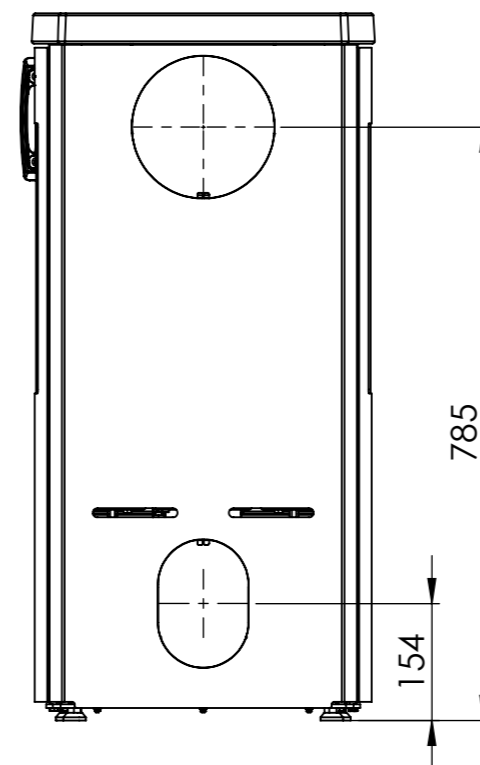

Serie	Icon-Line
Description	Icon-Line Eclipse Side windows

The same dimensions apply to standard stoves (Steel) and stone models

*50 mm with 30 mm insulation of the flue gas connector