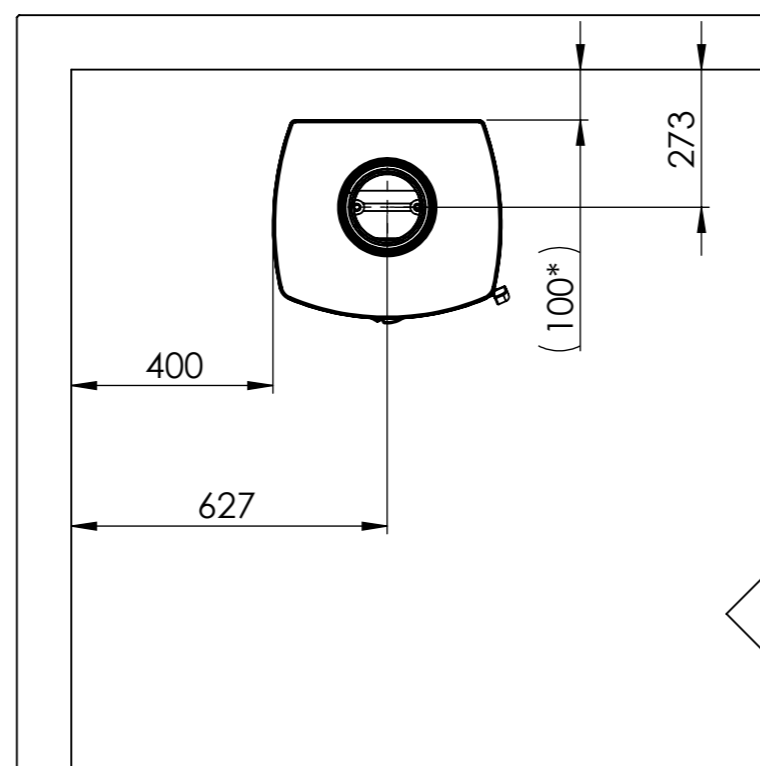

Serie	Icon-Line
Description	Icon-Line Eclipse Side windows

The same dimensions apply to standard stoves (Steel) and stone models

*50 mm with 30 mm insulation of the flue gas connector