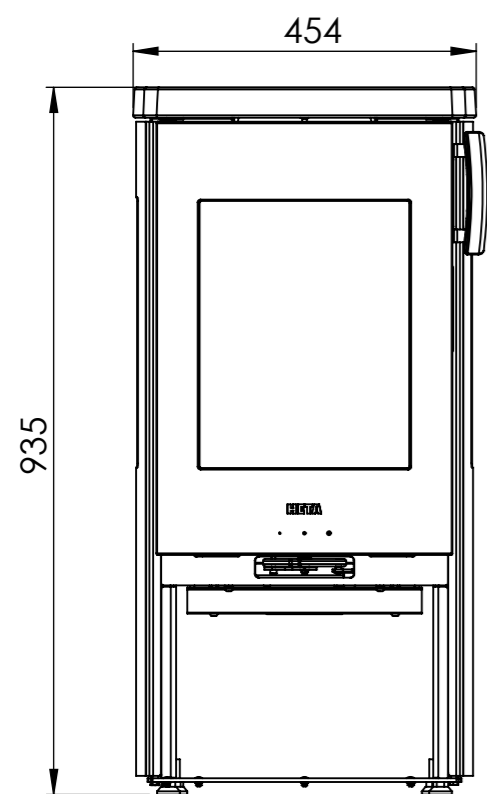

Serie	Icon-Line
Description	Icon-Line Eclipse Side windows

The same dimensions apply to standard stoves (Steel) and stone models

*50 mm with 30 mm insulation of the flue gas connector