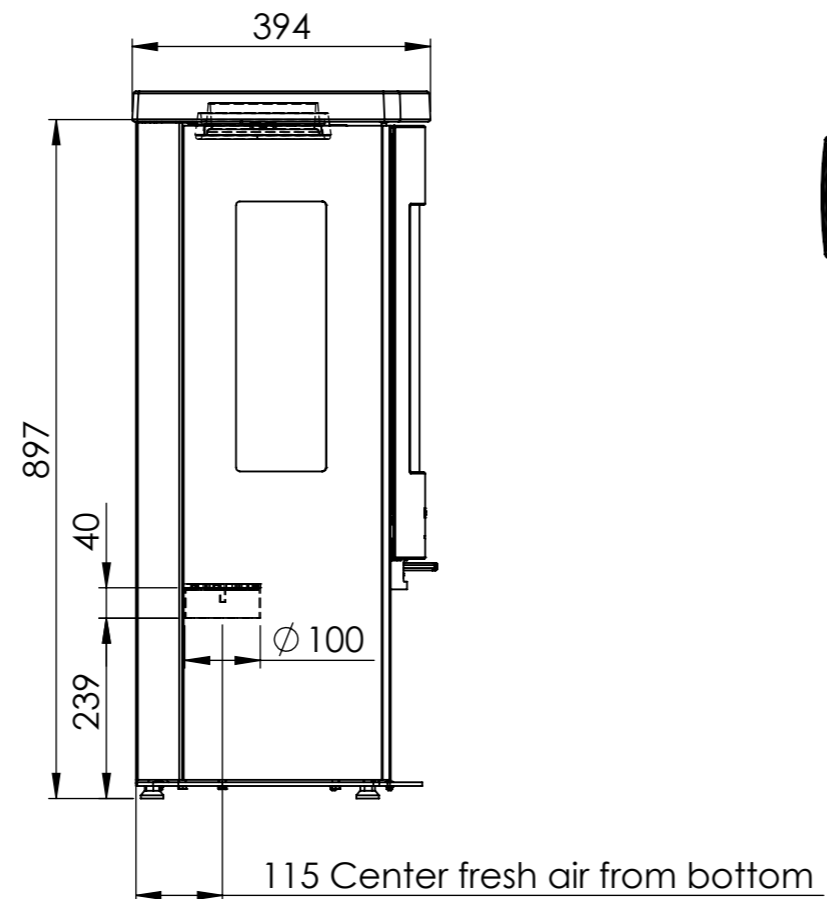

Serie	Icon-Line
Description	Icon-Line Eclipse Side windows

The same dimensions apply to standard stoves (Steel) and stone models

*50 mm with 30 mm insulation of the flue gas connector