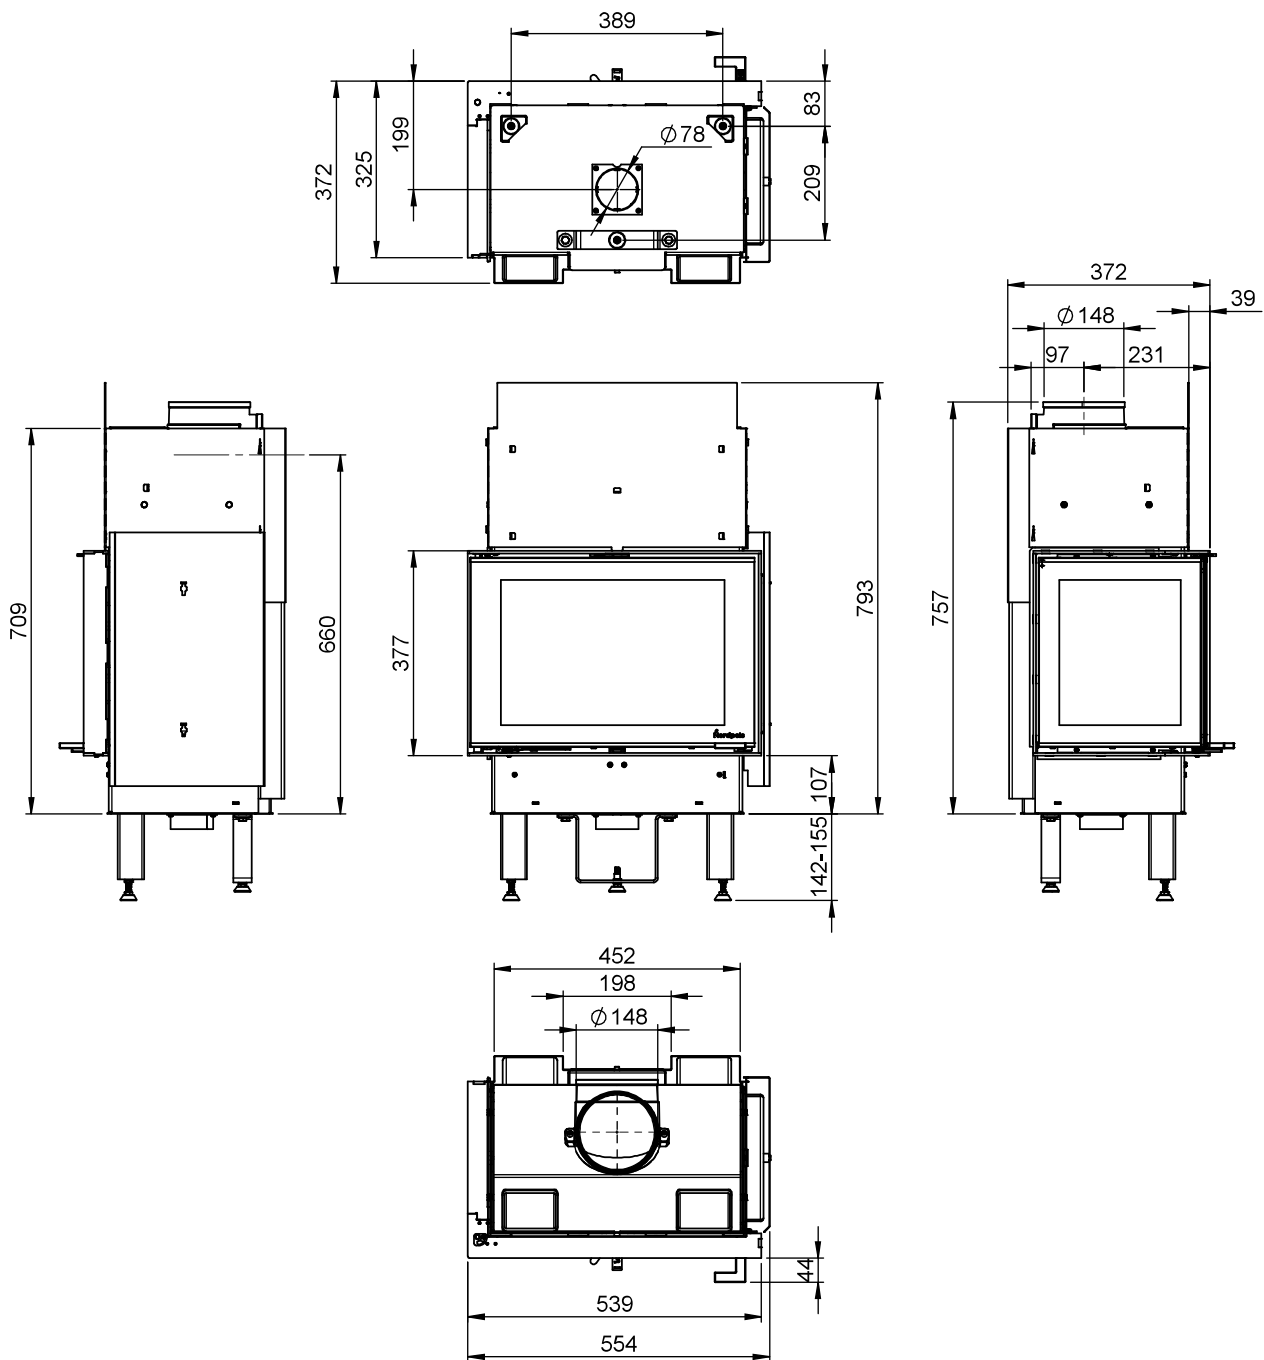

Measurements

N-21A

 Nordpeis

N-21AL = MM/AIR/CHIMNEY

Measurements

N-21A

 Nordpeis

N-21AR = MM/AIR/CHIMNEY